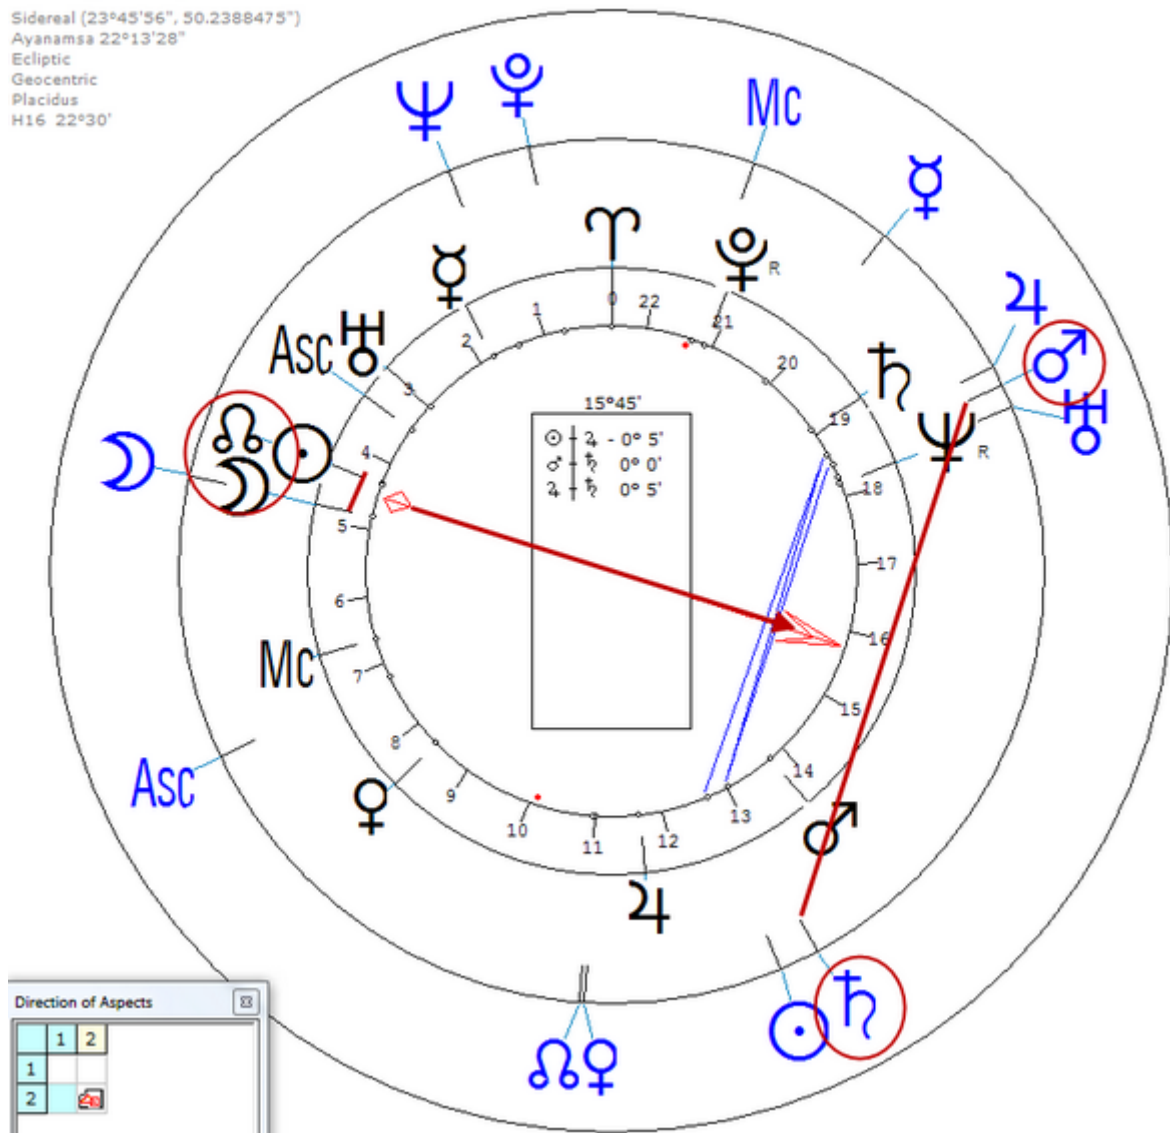

Bern, Paul

3 December 1889 at 12:00 (= 12:00 noon)Hamburg, Germany, 53n33, 9e59

German-American film producer, director and screen writer.

<https://www.astro.com/astro-databank/Bern,_Paul>

Death by Suicide 5 September 1932 Beverly Hills, California, U.S. (Shot self, age 42)

Progressed Lunar Return (Harmonic 16)

Lunar $\sigma/\tau = \mathcal{D}_n/\mathcal{R}_n$

Bern, Paul
3 December 1889 Tue 12:00 (GMT+0:39:56) 53n33 9e59
Hamburg, Germany

Sidereal (23°45'56", 50.2388475")
Ayanamsa 22°13'28"
Ecliptic
Geocentric
Placidus
H16 22°30'